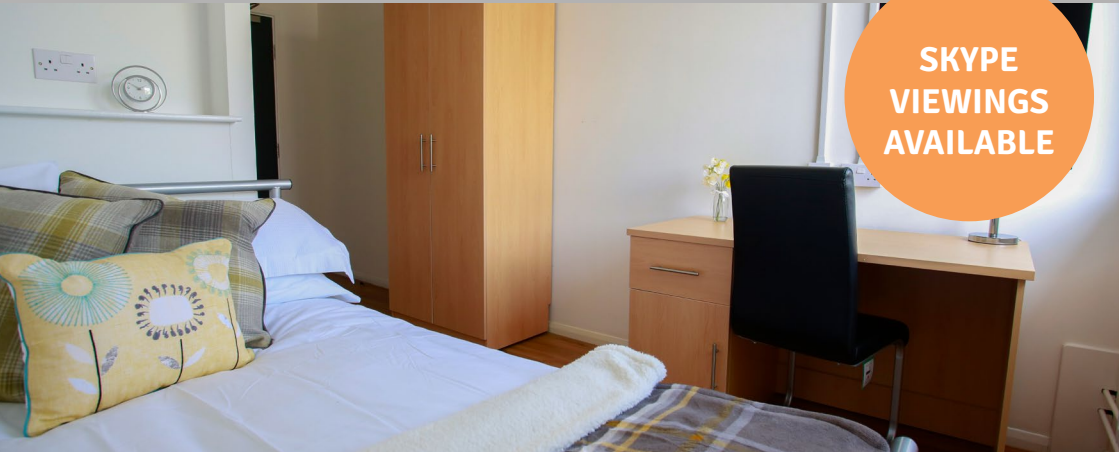

LINCOLN DANESGATE HOUSE

SKYPE
VIEWINGS
AVAILABLE

WHATS INCLUDED?

Up to
100Mbps WiFi

Walk to Uni

Large Beds

All Utility Bills
Included

En-suite
Rooms

Lincoln College

 3 min

17/18 RENTS

ROOM TYPE	WEEKS	RENT PW
En-suite Essential	46	£105
Classic En-suite	46	£111
Classic 5 Bed En-suite	46	£115
Classic 4 Bed En-suite	46	£118
En-suite Extra	46	£118
Classic 4 Bed En-suite Plus	46	£122
Classic Studio	51	£139
Classic Studio Plus	51	£145