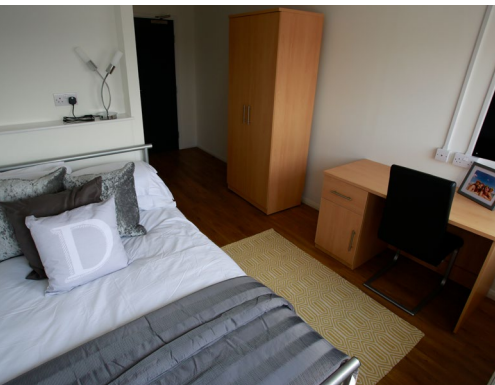

LINCOLN DANESGATE HOUSE

SKYPE
VIEWINGS
AVAILABLE

WHATS INCLUDED?

Up to
100Mbps WiFi

Walk to Uni

Large Beds

All Utility Bills
Included

En-suite
Rooms

Lincoln College

 3 min

17/18 RENTS

ROOM TYPE	WEEKS	RENT PW
En-suite Essential	46	£105
Classic En-suite	46	£111
Classic 5 Bed En-suite	46	£115
Classic 4 Bed En-suite	46	£118
En-suite Extra	46	£118
Classic 4 Bed En-suite Plus	46	£122
Classic Studio	51	£139
Classic Studio Plus	51	£145