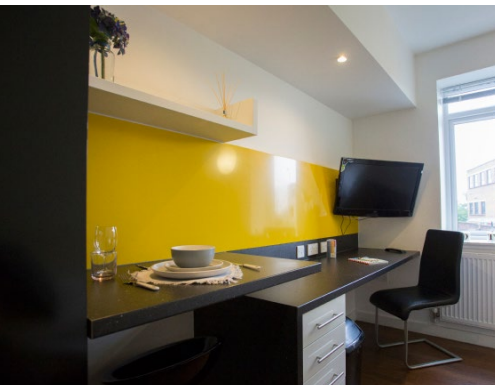

NOTTINGHAM BOWMAN HOUSE

ASK ABOUT
OUR LATEST
OFFERS!

WHATS INCLUDED?

Up to
100Mbps WiFi

Walk to Uni

All Utility
Bills Included

Bike
Storage

CCTV

Laundry
Facilities Onsite

Onsite
Team

Skype
Viewings
Available

DISTANCES FROM BOWMAN HOUSE

University of Nottingham

8 min   17 min
15 min   46 min

Nottingham Trent University

3 min   1 min
5 min

Nottingham Language School

5 min

Trent International School

5 min   8 min

Castle College

10 min   9 min

Confetti Studios

13 min   5 min

New College Nottingham

16 min   12 min

Nottingham City Centre

6 min   4 min

17/18 RENTS

ROOM TYPE	WEEKS	RENT PW
Classic Studio	51	£149
Standard Studio	45/51	£155/£152
Premium Studio	51	£165
Deluxe Studio	51	£179

CALL 0333 344 2829 OR EMAIL SALESENQUIRIES@WEAREHOMESFORSTUDENTS.COM

/WeAreHomesForStudents

@TweetHFS

@WeAreHomesForStudents